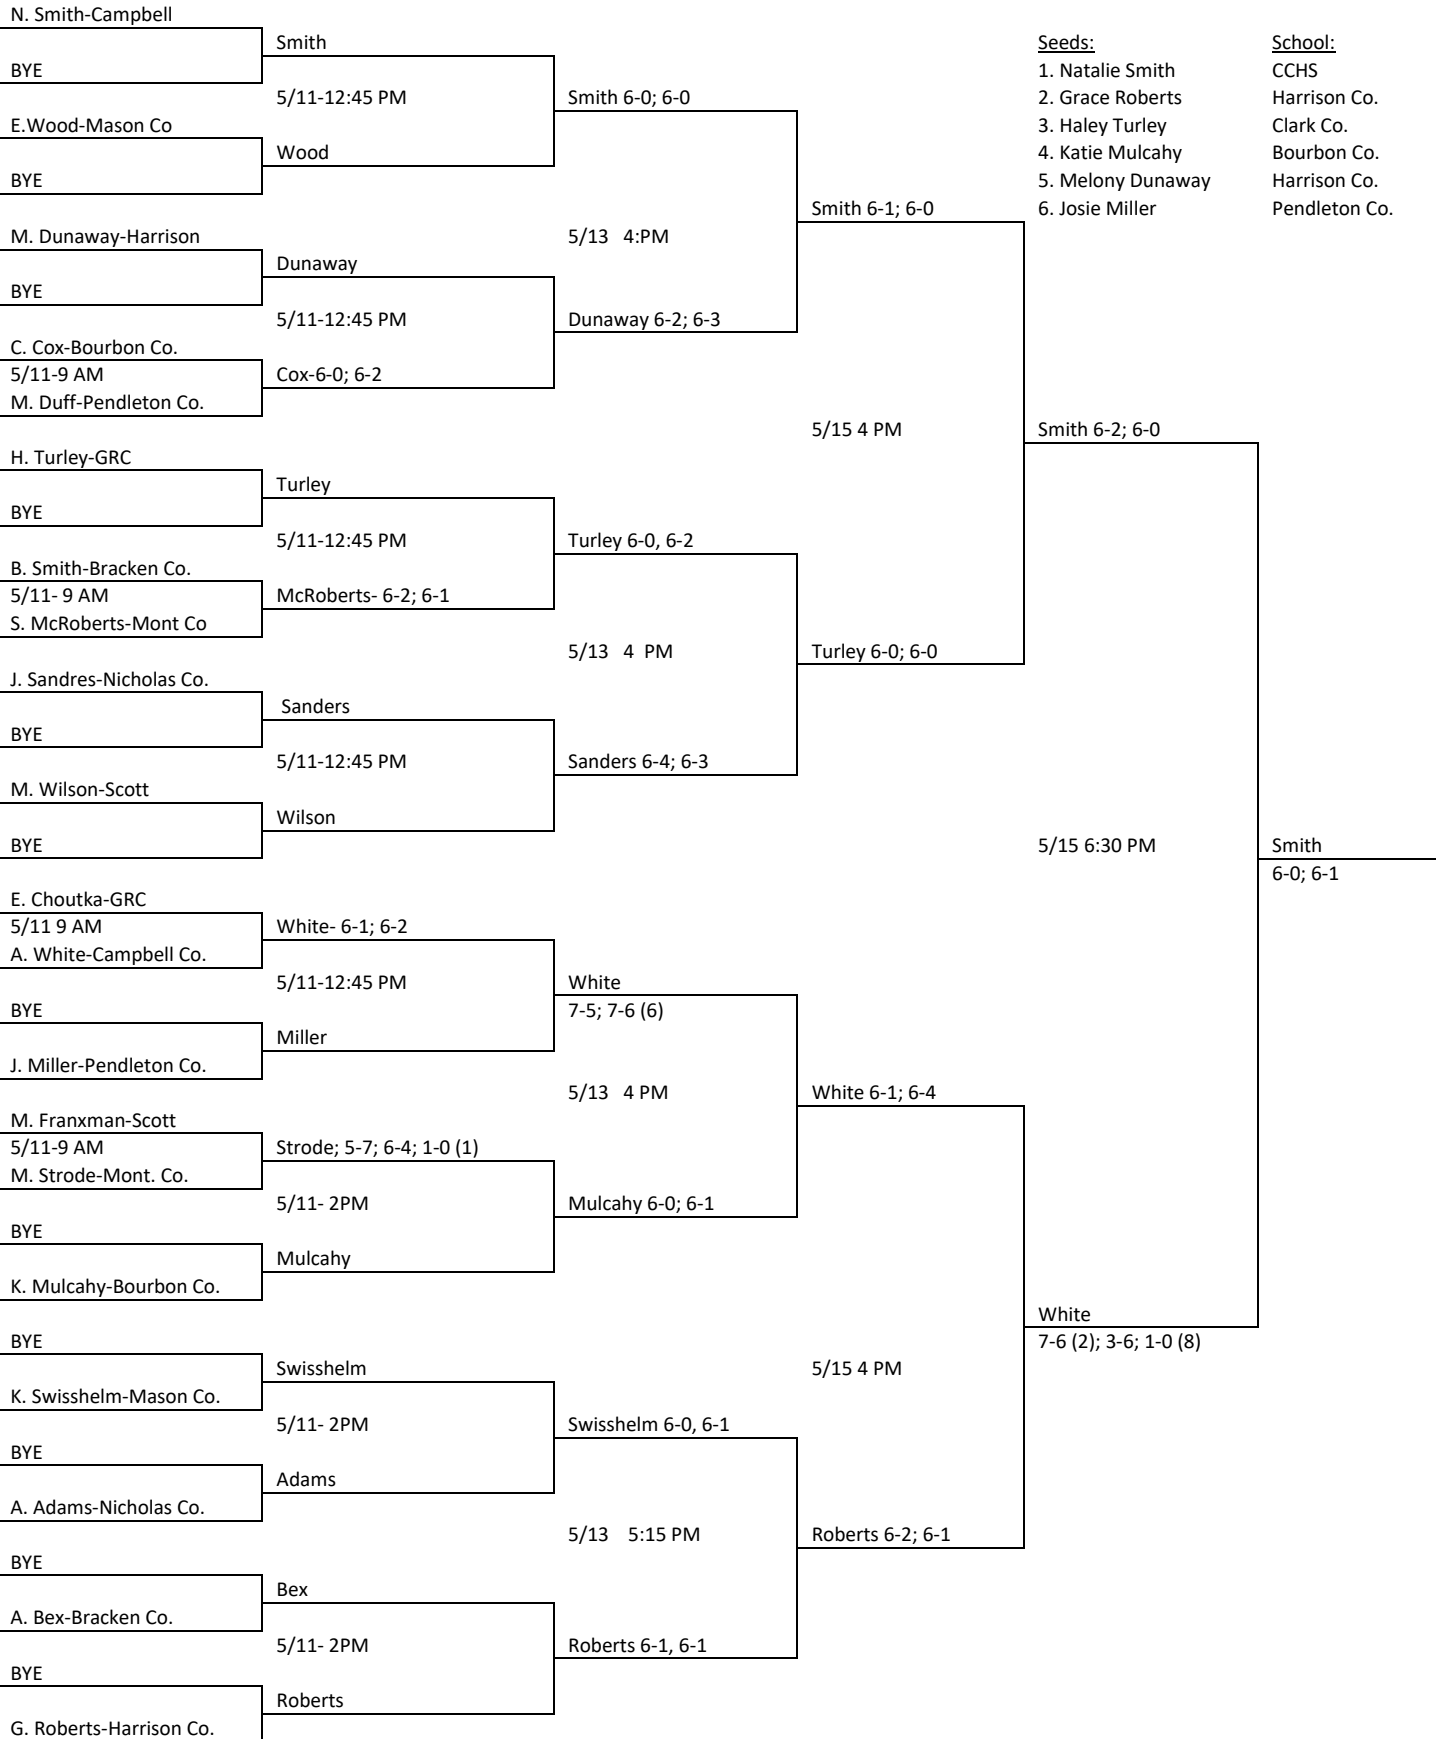

**Tournament Bracket**  
**32 Place Bracket Seeded and Non-Seeded**

**Event** 10<sup>th</sup> Region Girls Singles      **Site** Campbell County HS      **Dates** \_\_\_\_\_

- Seeds:
1. Natalie Smith
  2. Grace Roberts
  3. Haley Turley
  4. Katie Mulcahy
  5. Melony Dunaway
  6. Josie Miller
- School:
- CCHS  
Harrison Co.  
Clark Co.  
Bourbon Co.  
Harrison Co.  
Pendleton Co.

Smith 6-1; 6-0

Smith 6-2; 6-0

Smith 6-0; 6-1

White 7-5; 7-6 (6)

White 7-6 (2); 3-6; 1-0 (8)